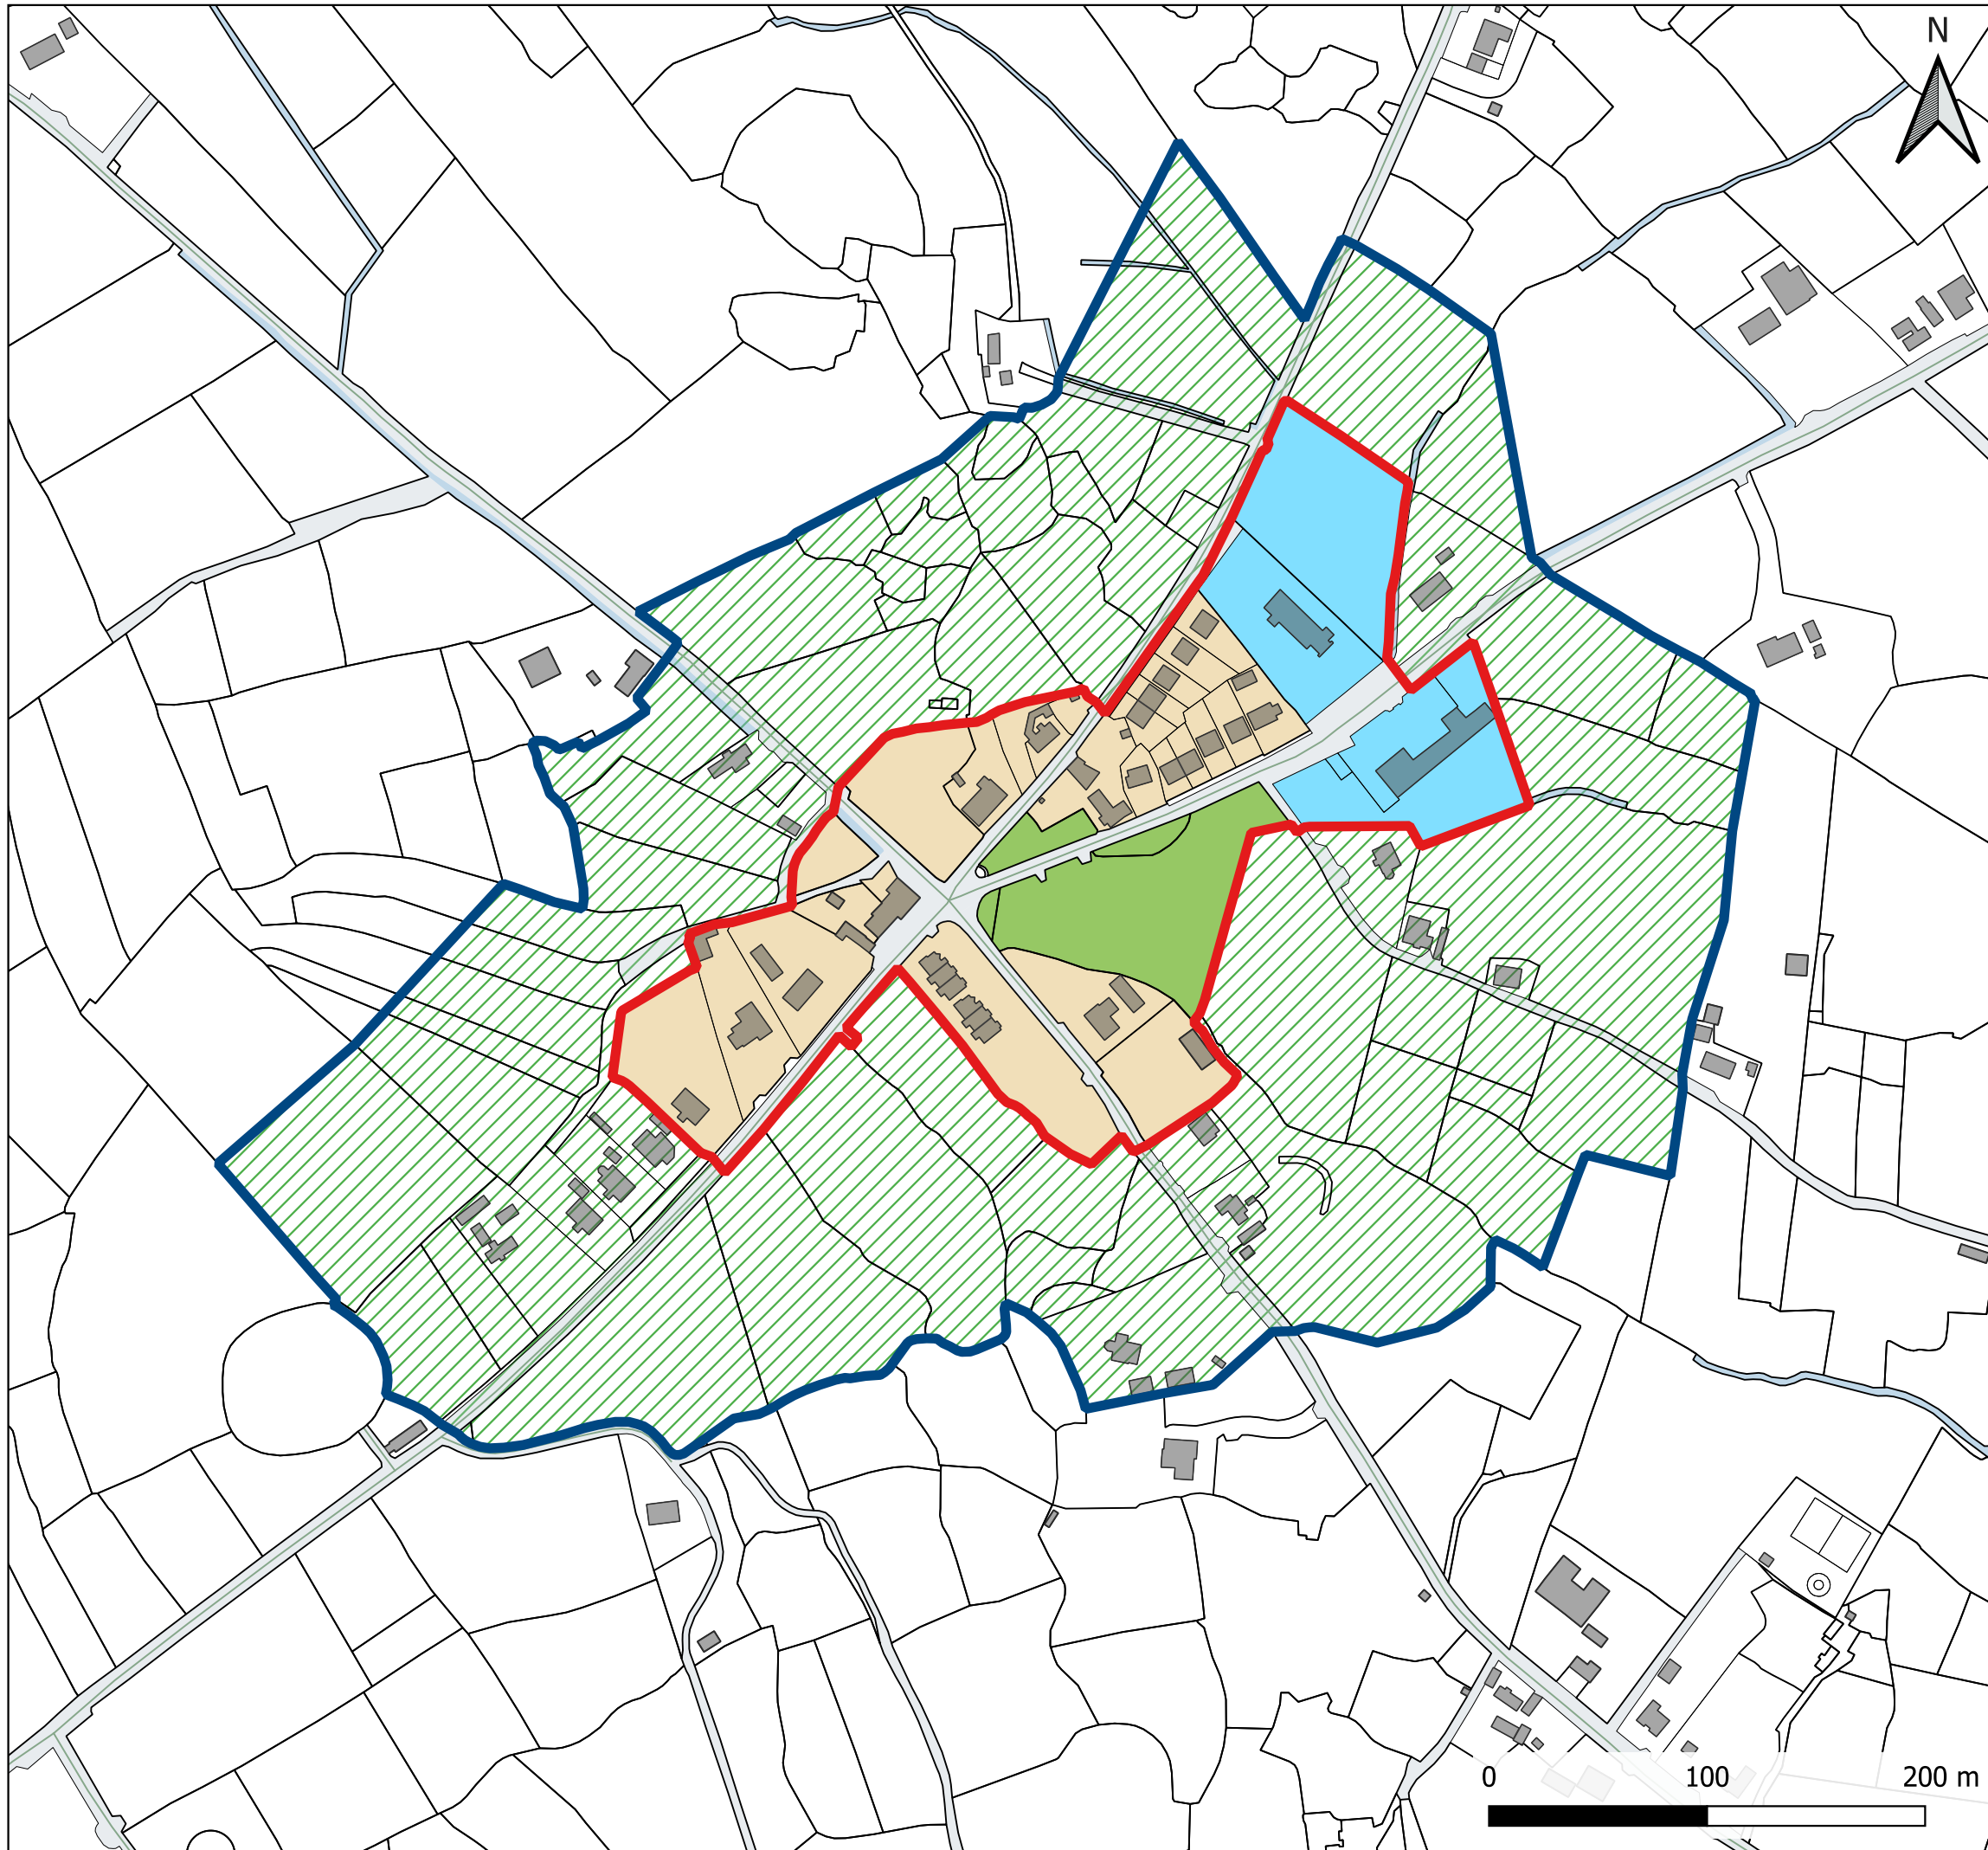

# Monasteraden Draft Zoning Map

- Plan Limit
- Development Limit
- RV - rural village
- CF - community facilities
- OS - open space and recreational amenities
- GB - Green Belt

13 October 2023