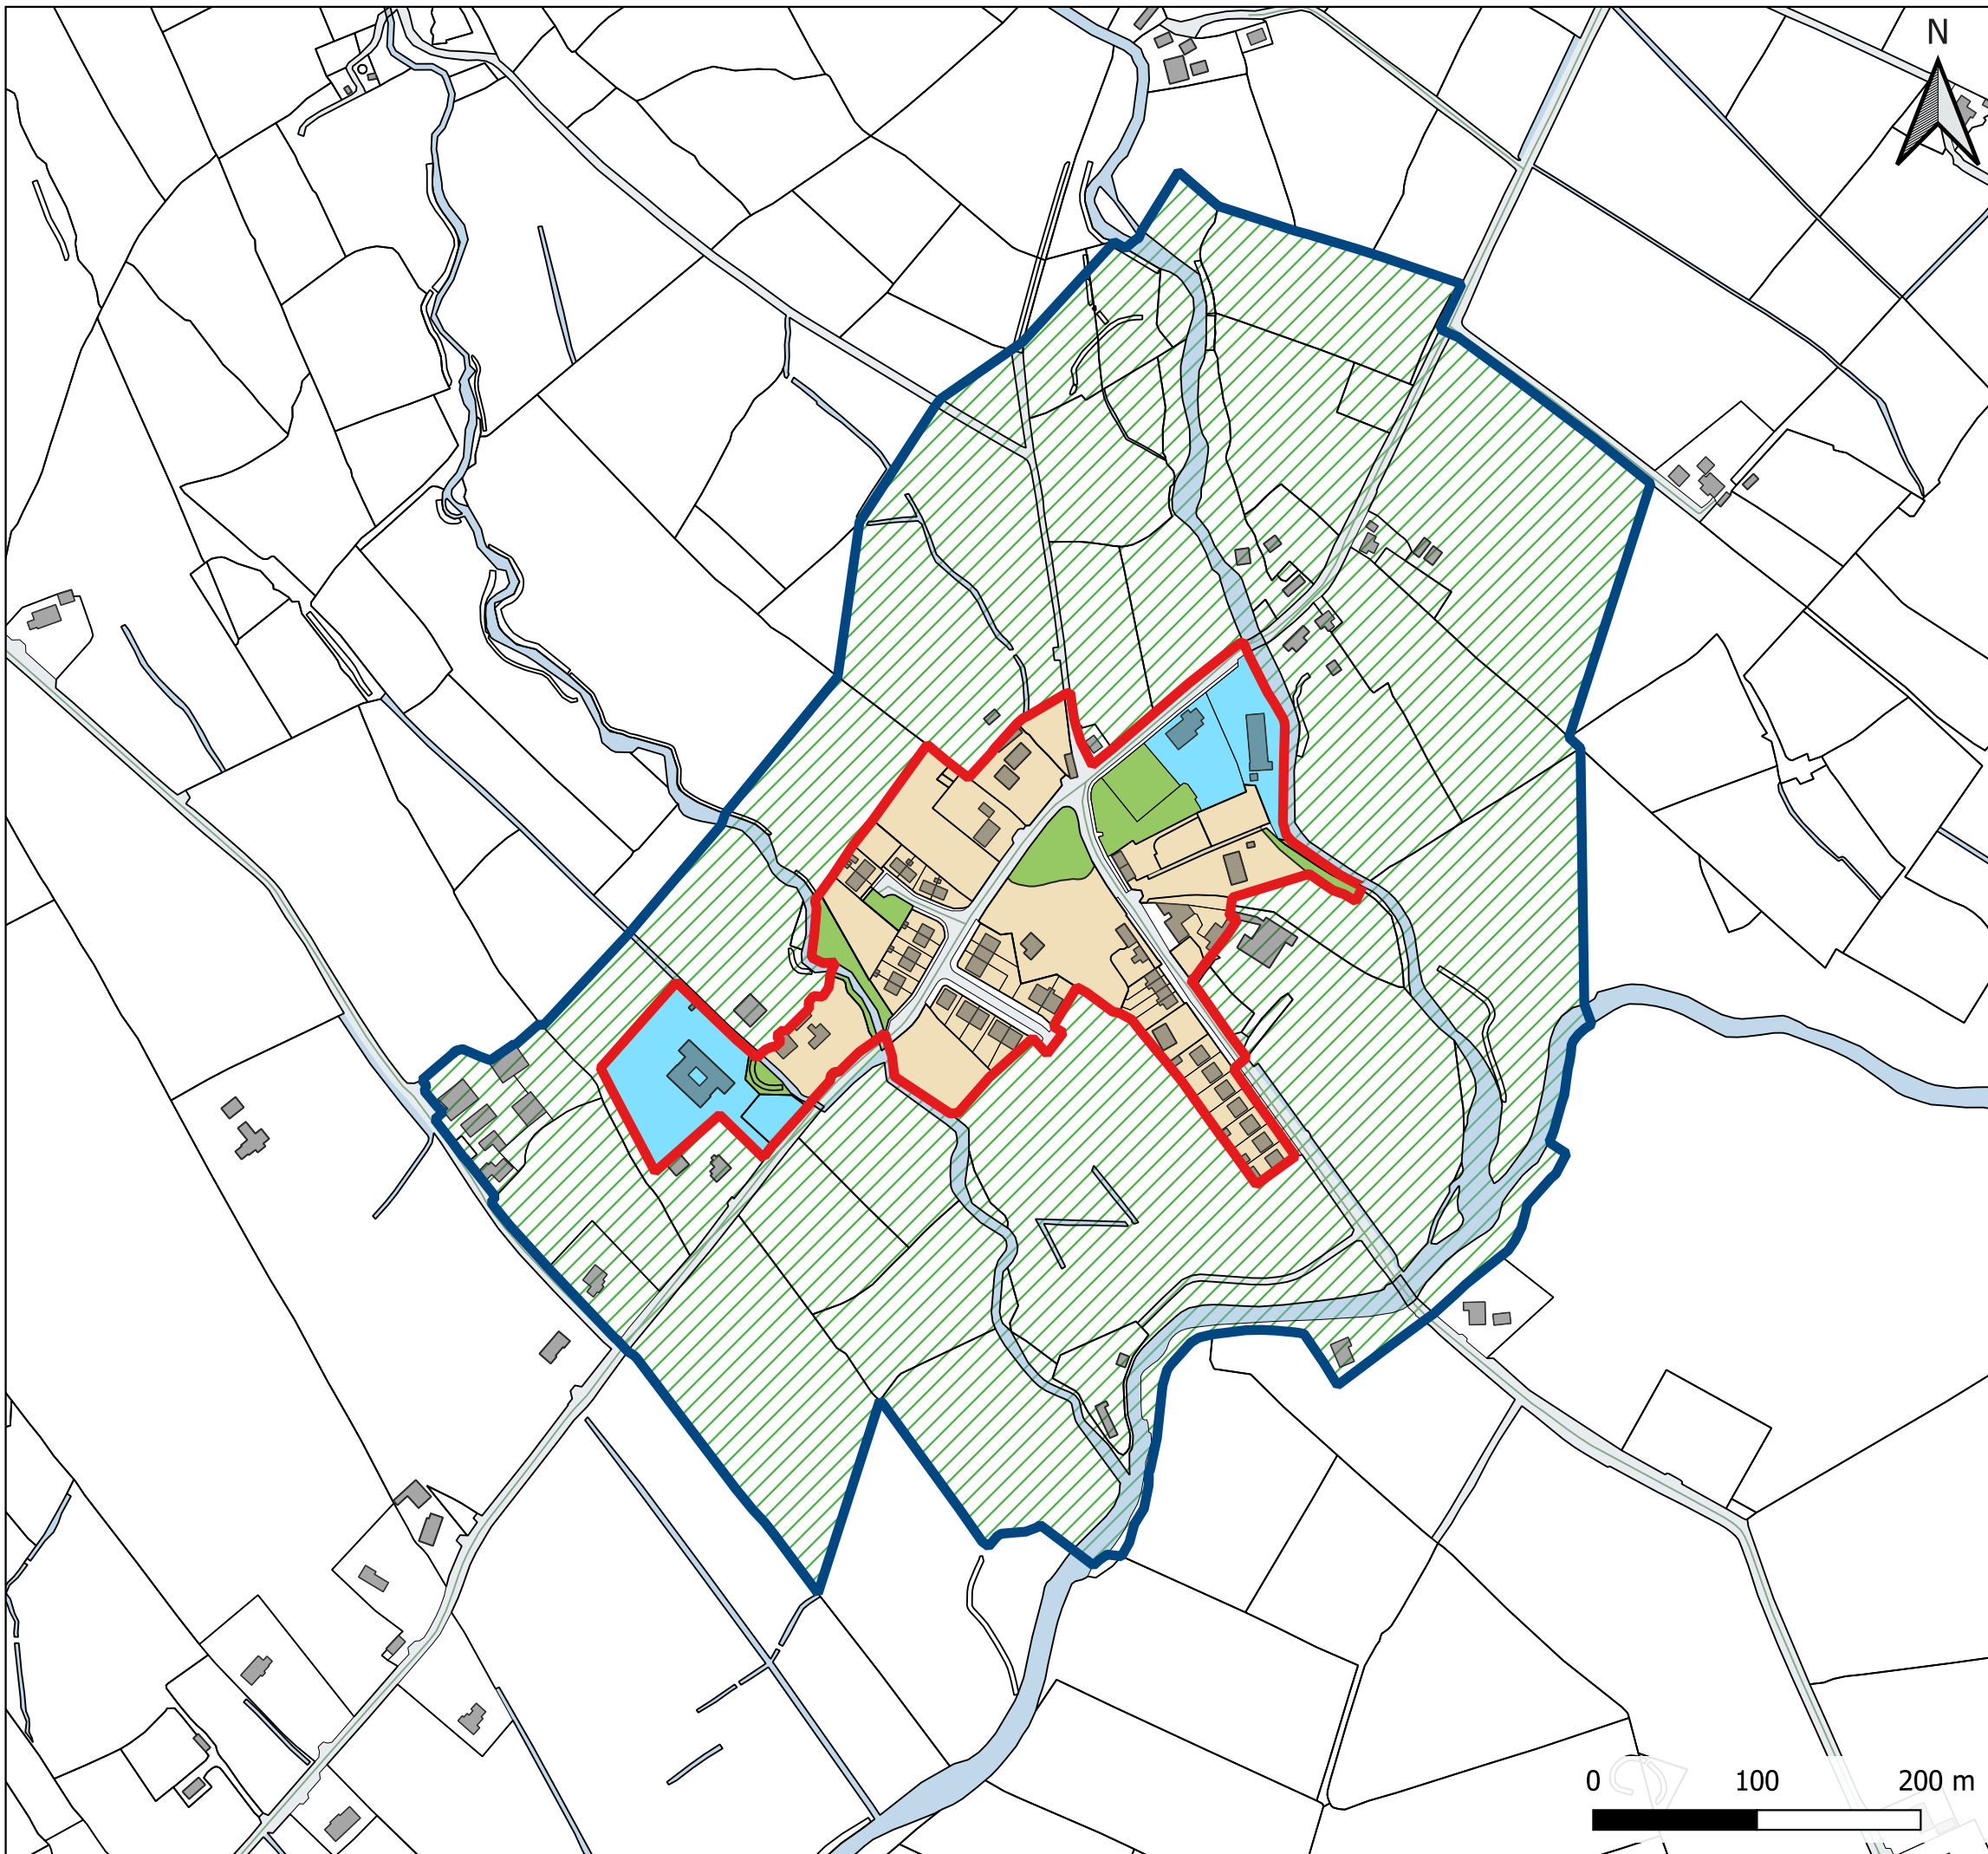

Cloonacool Draft Zoning Map

-  Plan Limit
-  Development Limit
-  RV - rural village
-  CF - community facilities
-  OS - open space and recreational amenities
-  GB - Green Belt

13 October 2023