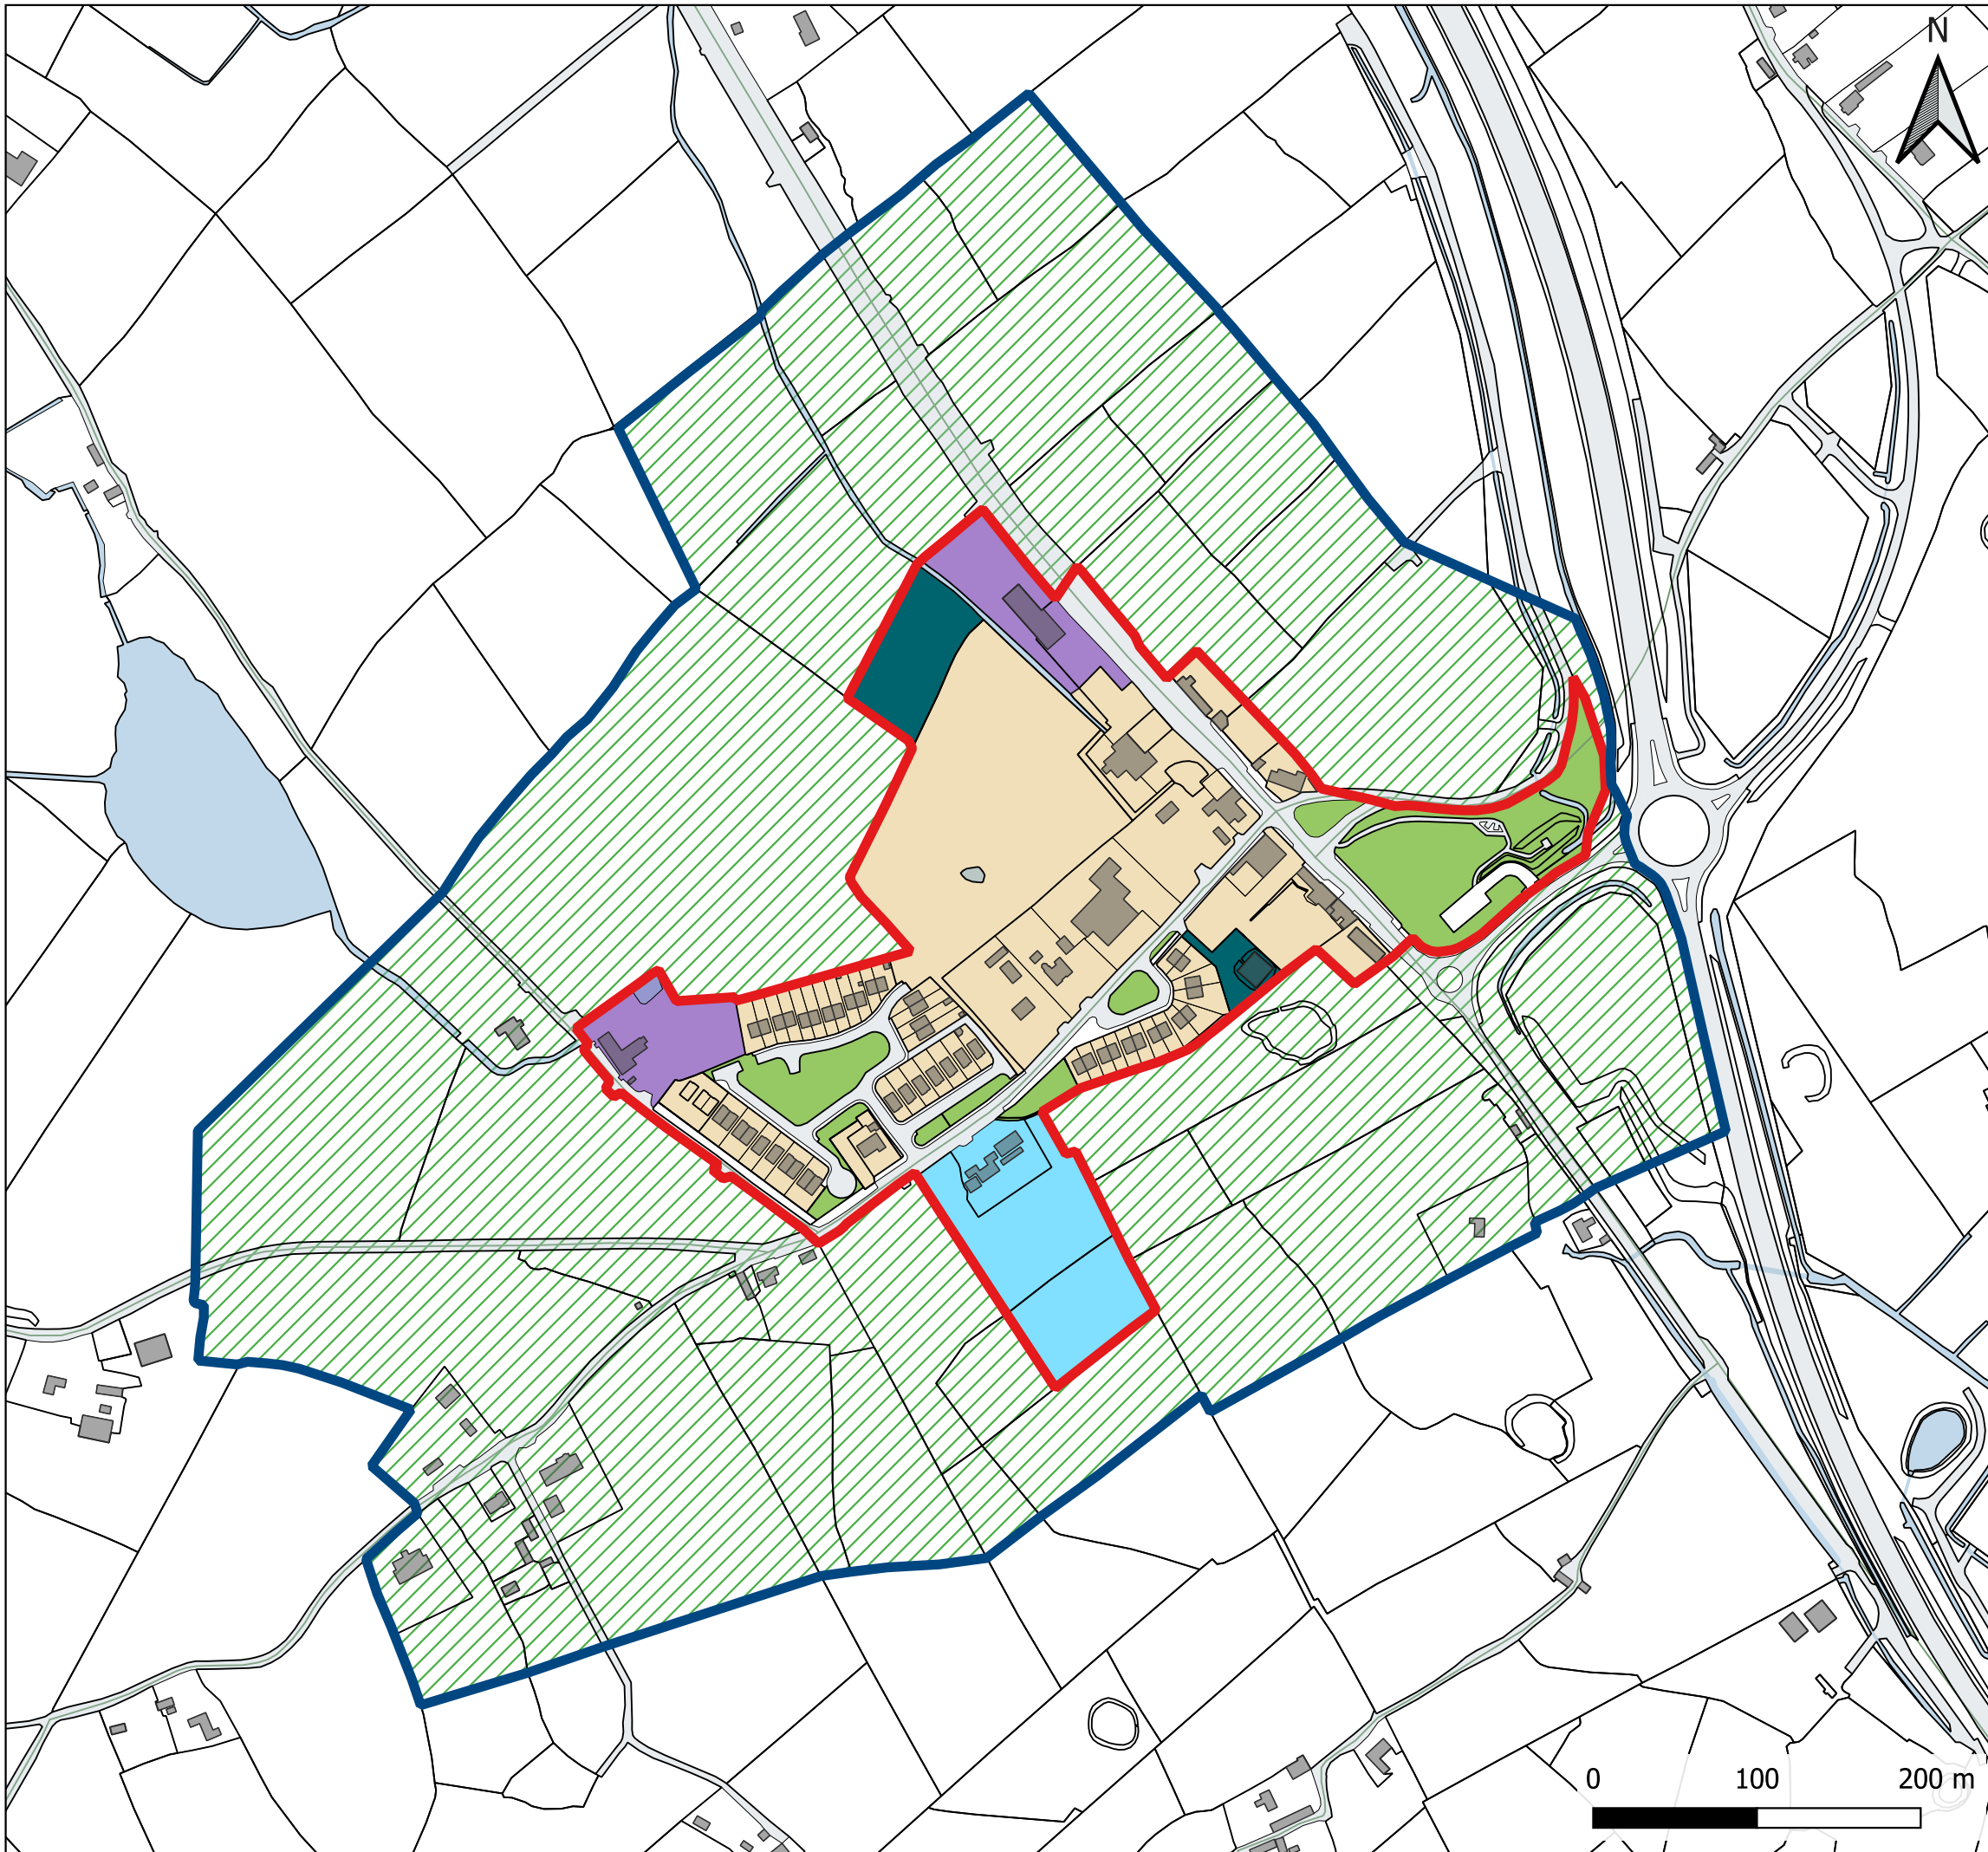

# Castlebaldwin Draft Zoning Map

-  Plan Limit
-  Development Limit
-  RV - rural village
-  CF - community facilities
-  BIE - business, industrial, enterprise
-  TU - transport and utilities infrastructure
-  OS - open space and recreational amenities
-  GB - Green Belt