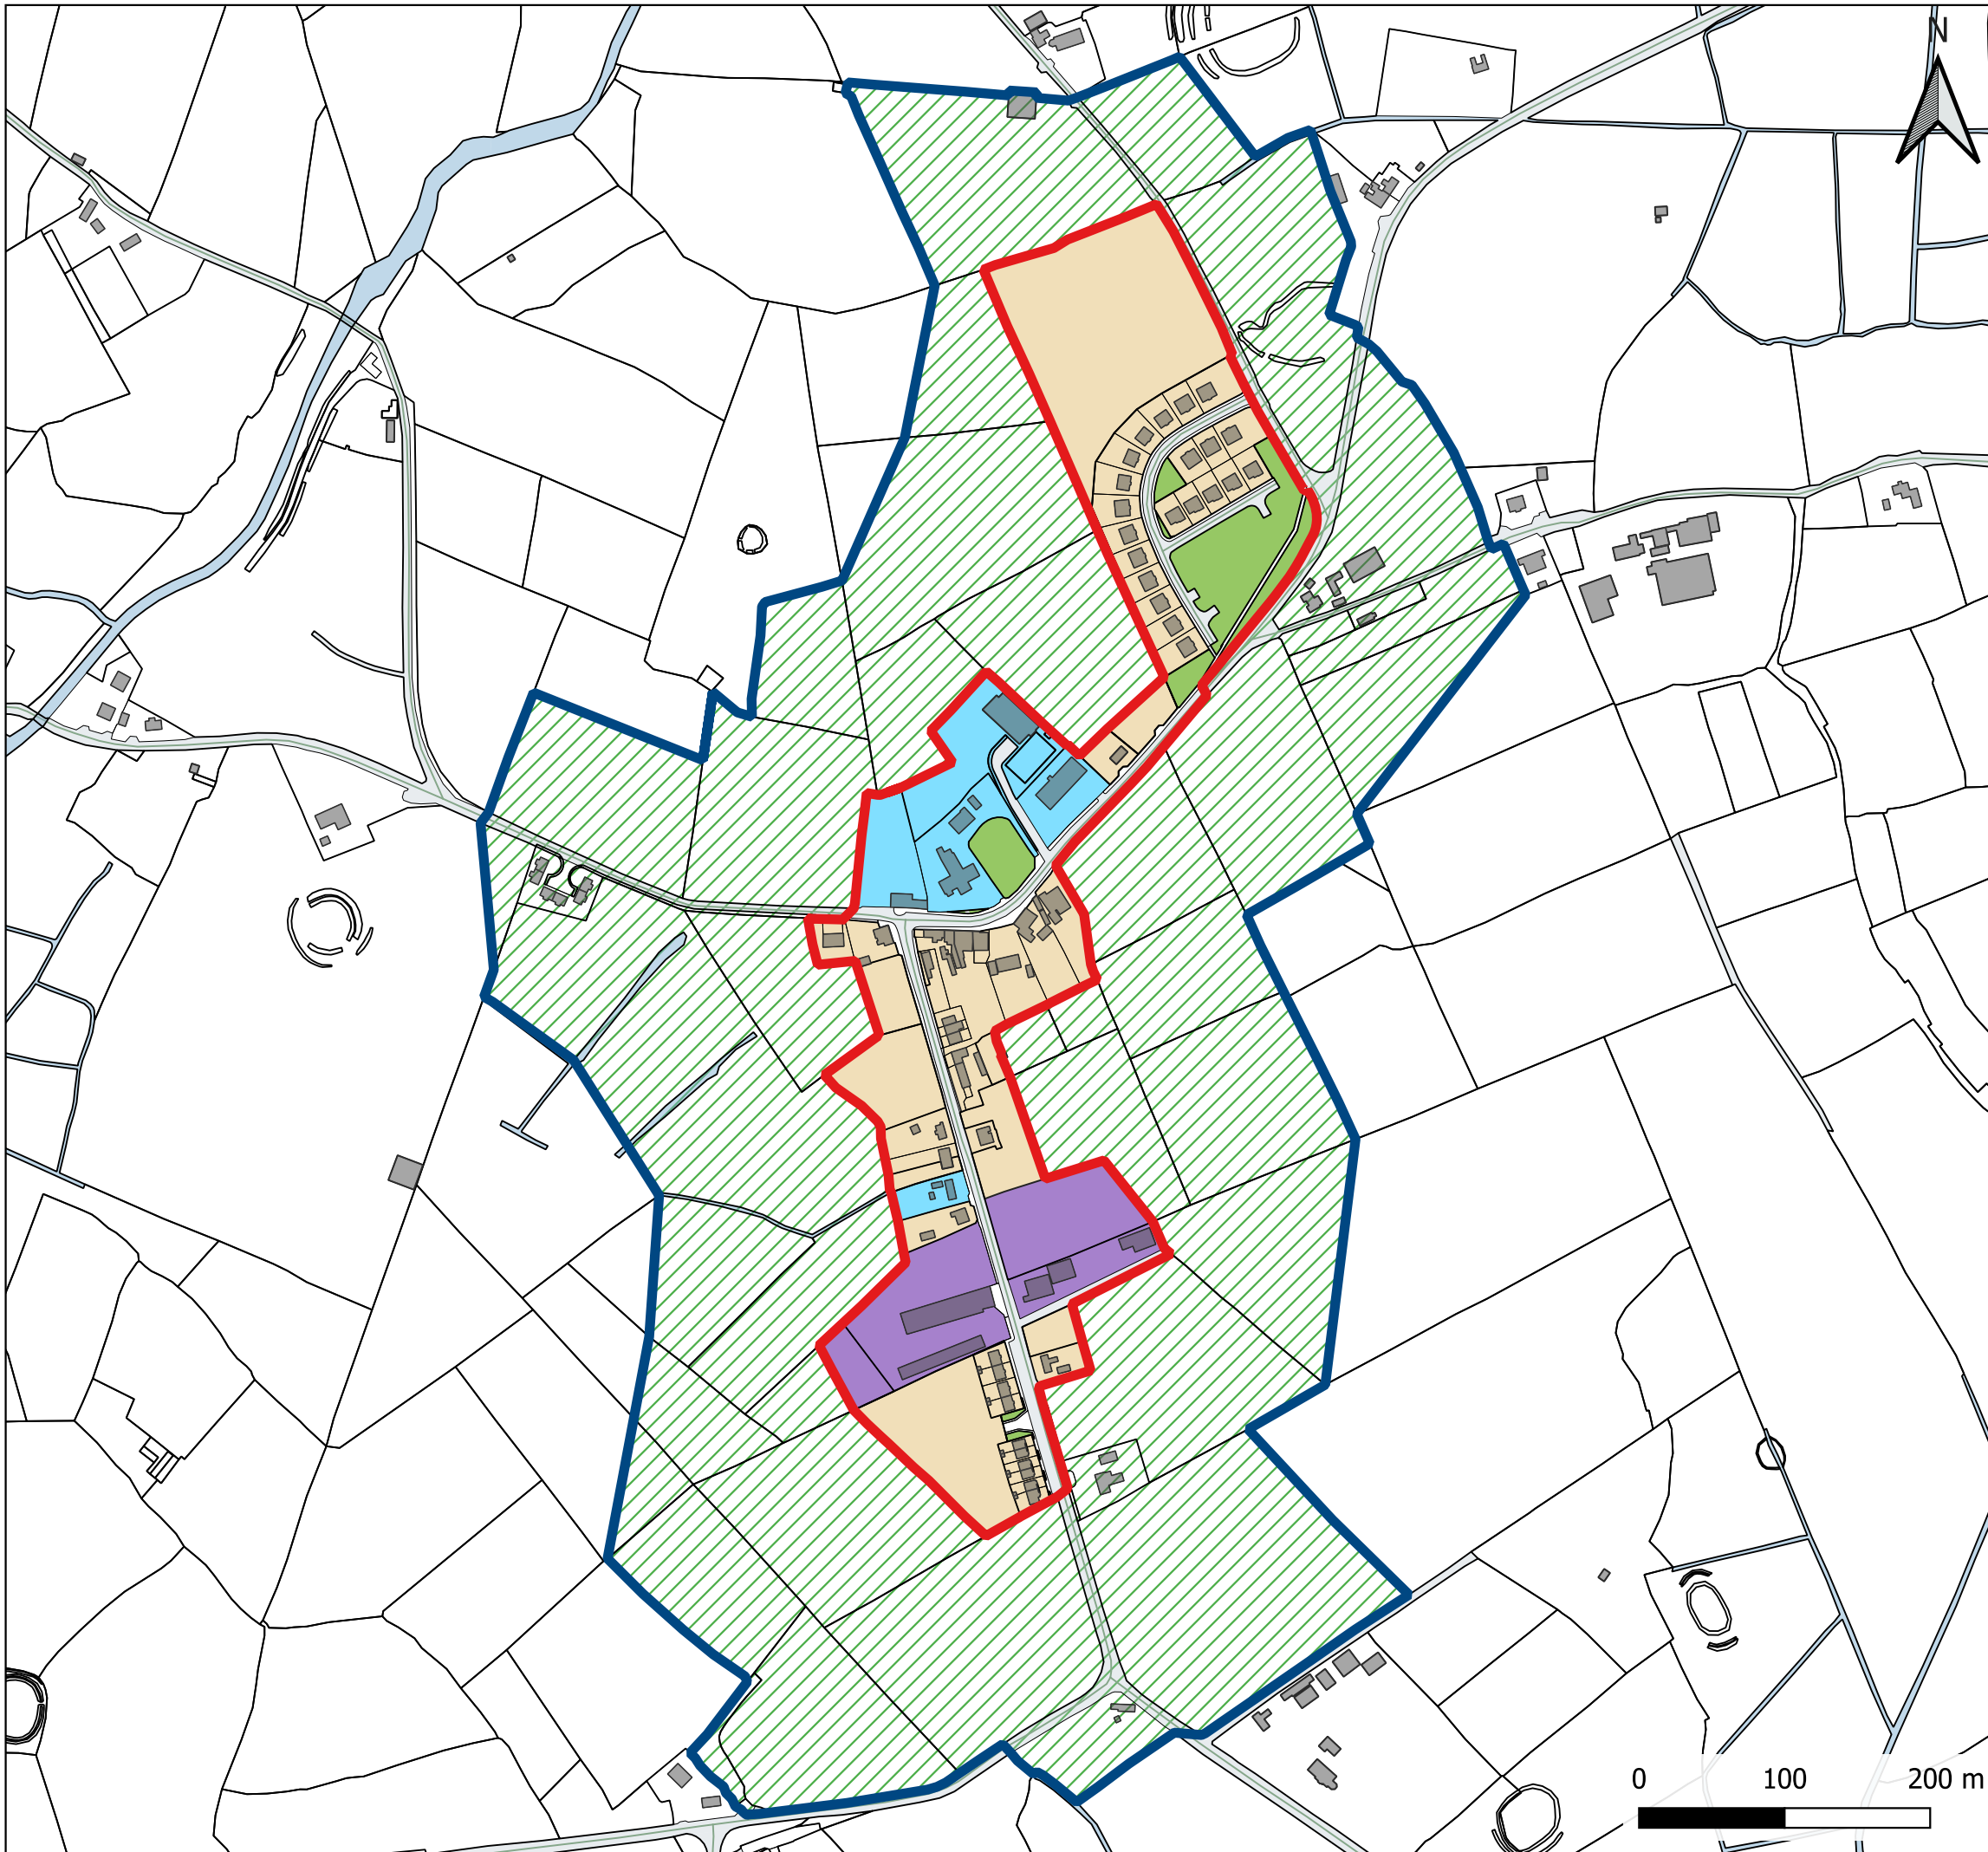

Bunnannaddan Draft Zoning Map

-  Plan Limit
-  Development Limit
-  RV - rural village
-  CF - community facilities
-  BIE - business, industrial, enterprise
-  OS - open space and recreational amenities
-  GB - Green Belt