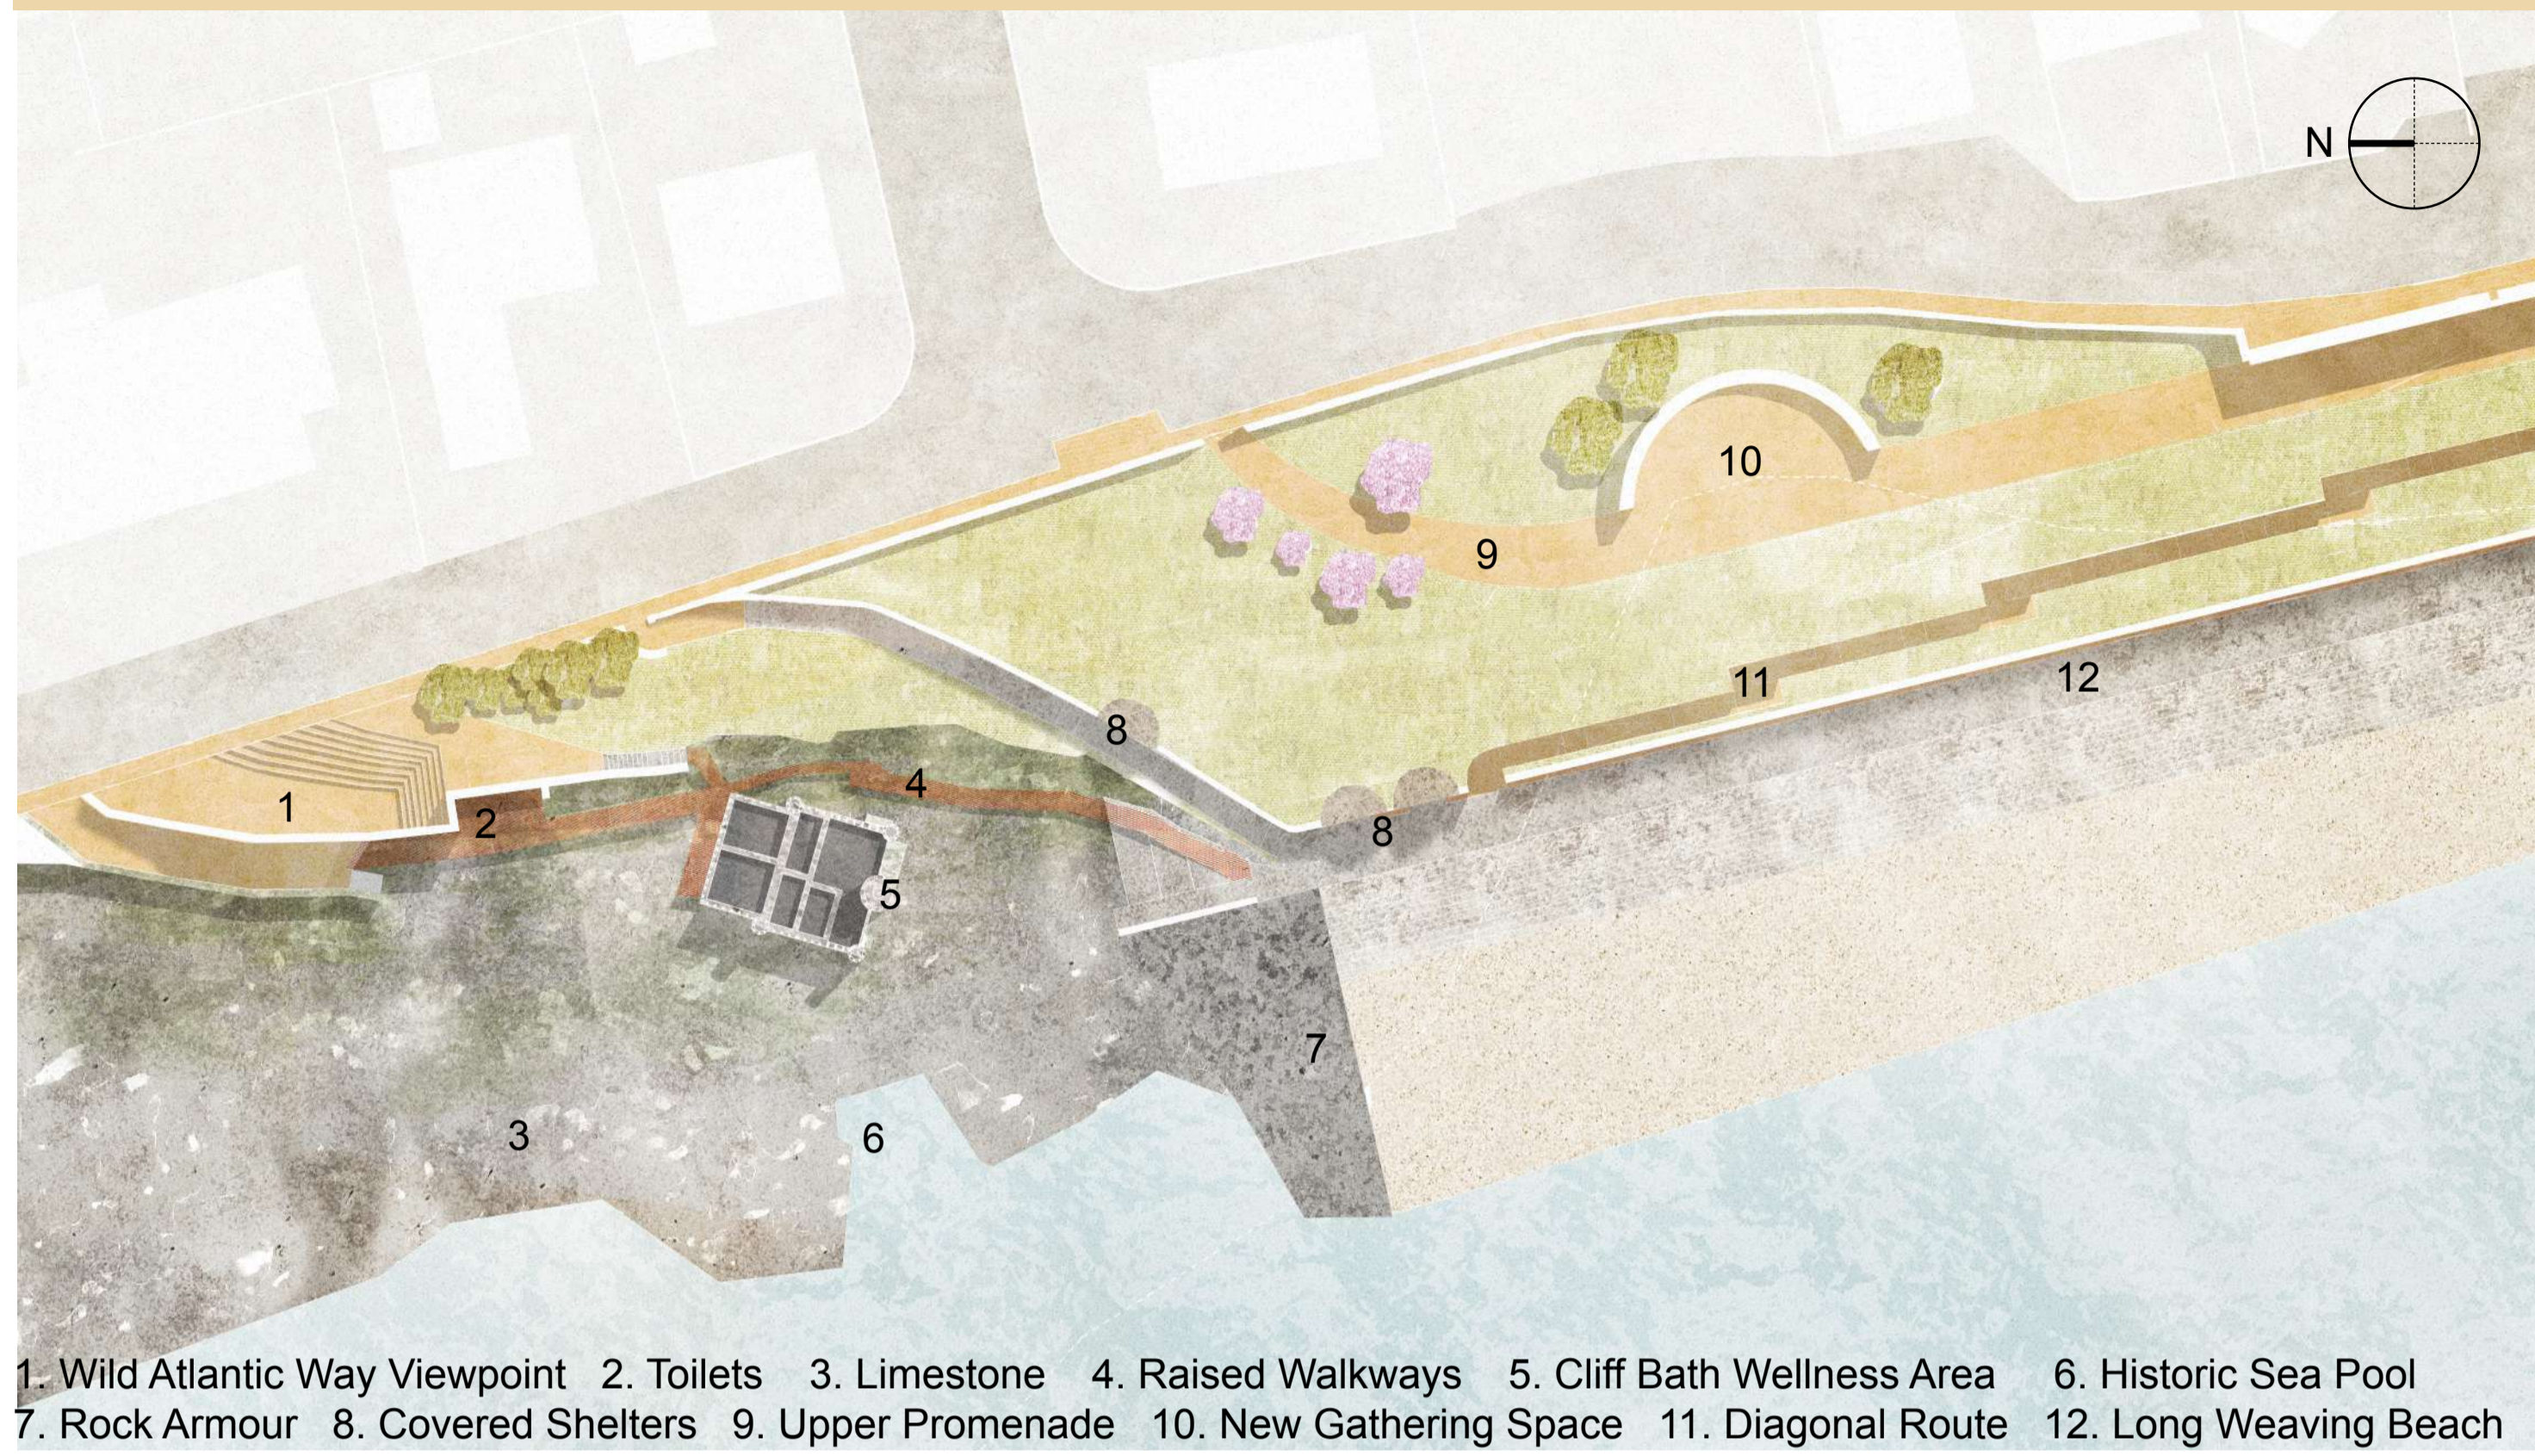

CLIFF BATH HOUSE WELLNESS SPA

1. Wild Atlantic Way Viewpoint 2. Toilets 3. Limestone 4. Raised Walkways 5. Cliff Bath Wellness Area 6. Historic Sea Pool
7. Rock Armour 8. Covered Shelters 9. Upper Promenade 10. New Gathering Space 11. Diagonal Route 12. Long Weaving Beach

CLIFF BATHS SITE PLAN - ZONE 3

CLIFF BATHS ELEVATIONS

1. Raised Walkways 2. Entrance Hall 3. Sauna 4. Therapy 5. Museum of Seaweed Bath 6. Relaxation 7. Reception 8. Toilets

CLIFF BATHS GROUND FLOOR PLAN

CLIFF BATHS SECTIONS