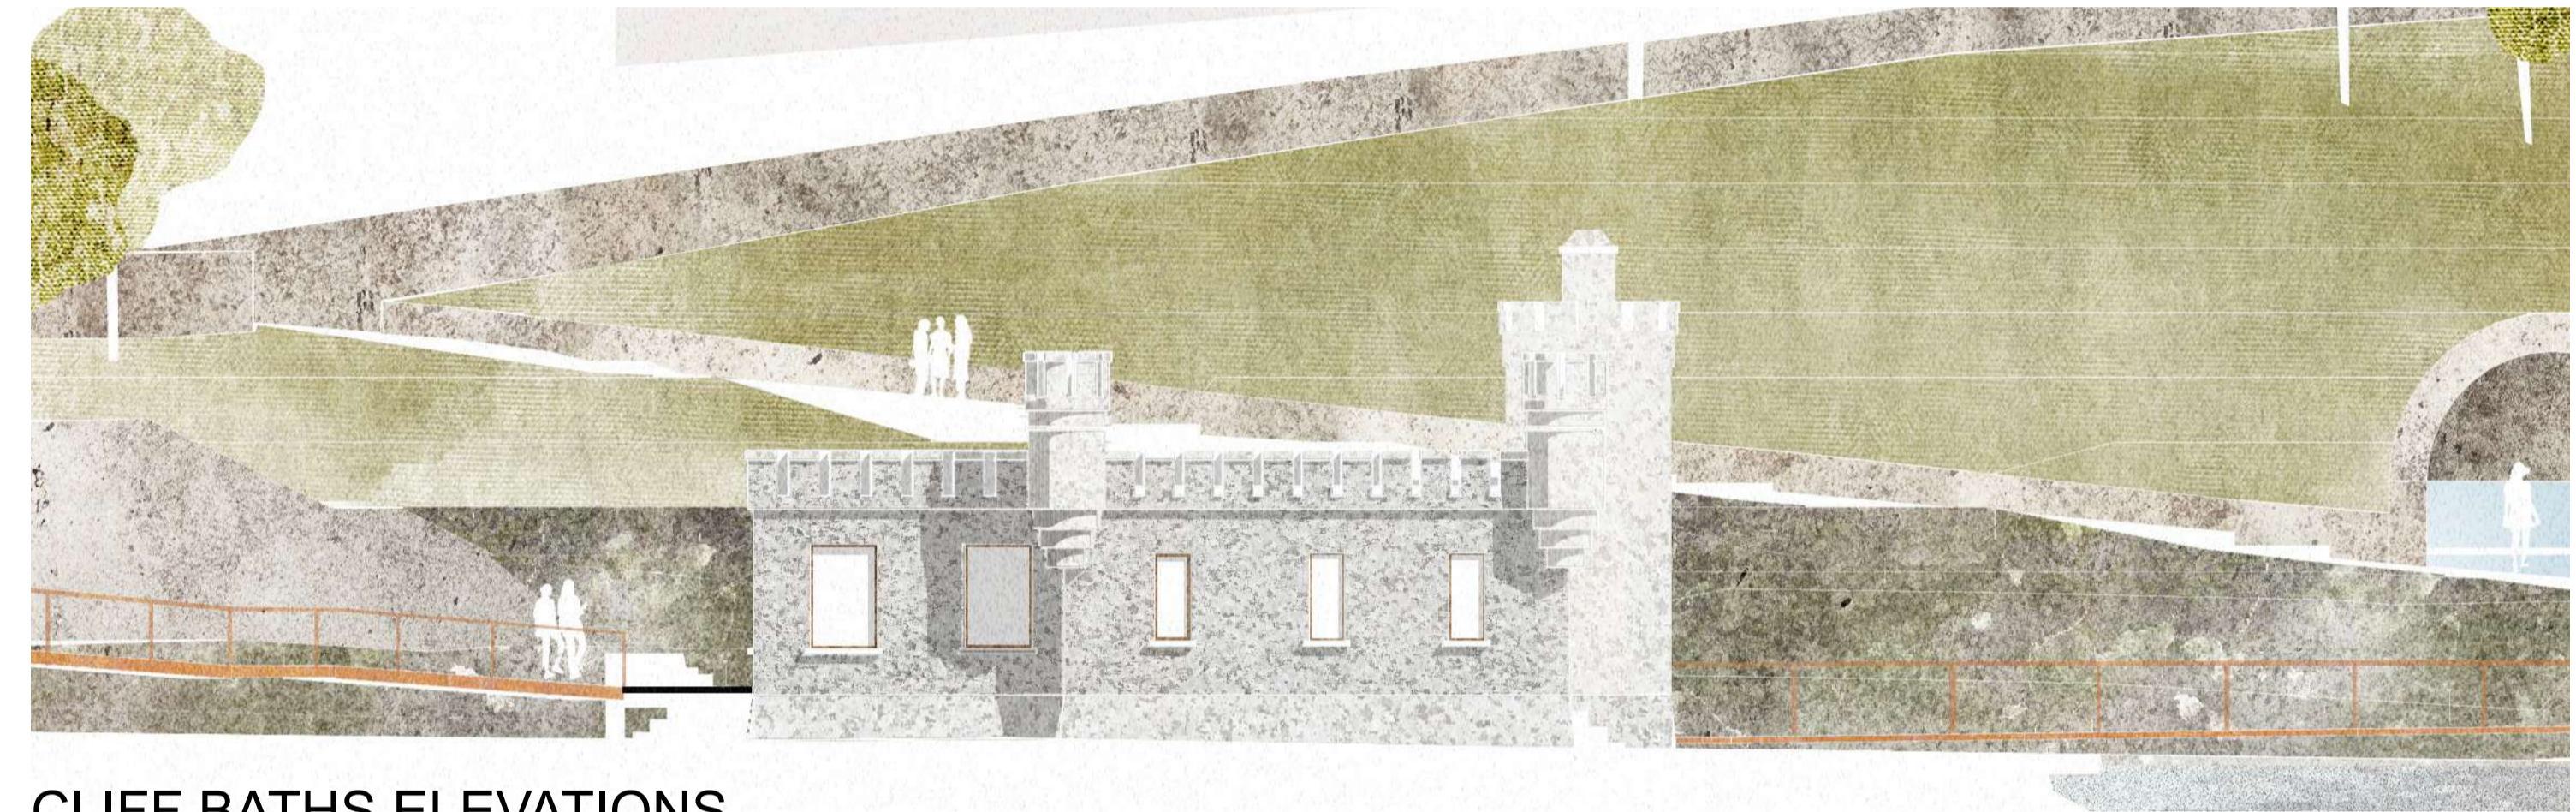

CLIFF BATH HOUSE WELLNESS SPA

1. Wild Atlantic Way Viewpoint 2. Toilets 3. Limestone 4. Raised Walkways 5. Cliff Bath Wellness Area 6. Historic Sea Pool
7. Rock Armour 8. Covered Shelters 9. Upper Promenade 10. New Gathering Space 11. Diagonal Route 12. Long Weaving Beach

CLIFF BATHS SITE PLAN - ZONE 3

CLIFF BATHS ELEVATIONS

1. Raised Walkways 2. Entrance Hall 3. Sauna 4. Therapy 5. Museum of Seaweed Bath 6. Relaxation 7. Reception 8. Toilets

CLIFF BATHS GROUND FLOOR PLAN

CLIFF BATHS SECTIONS