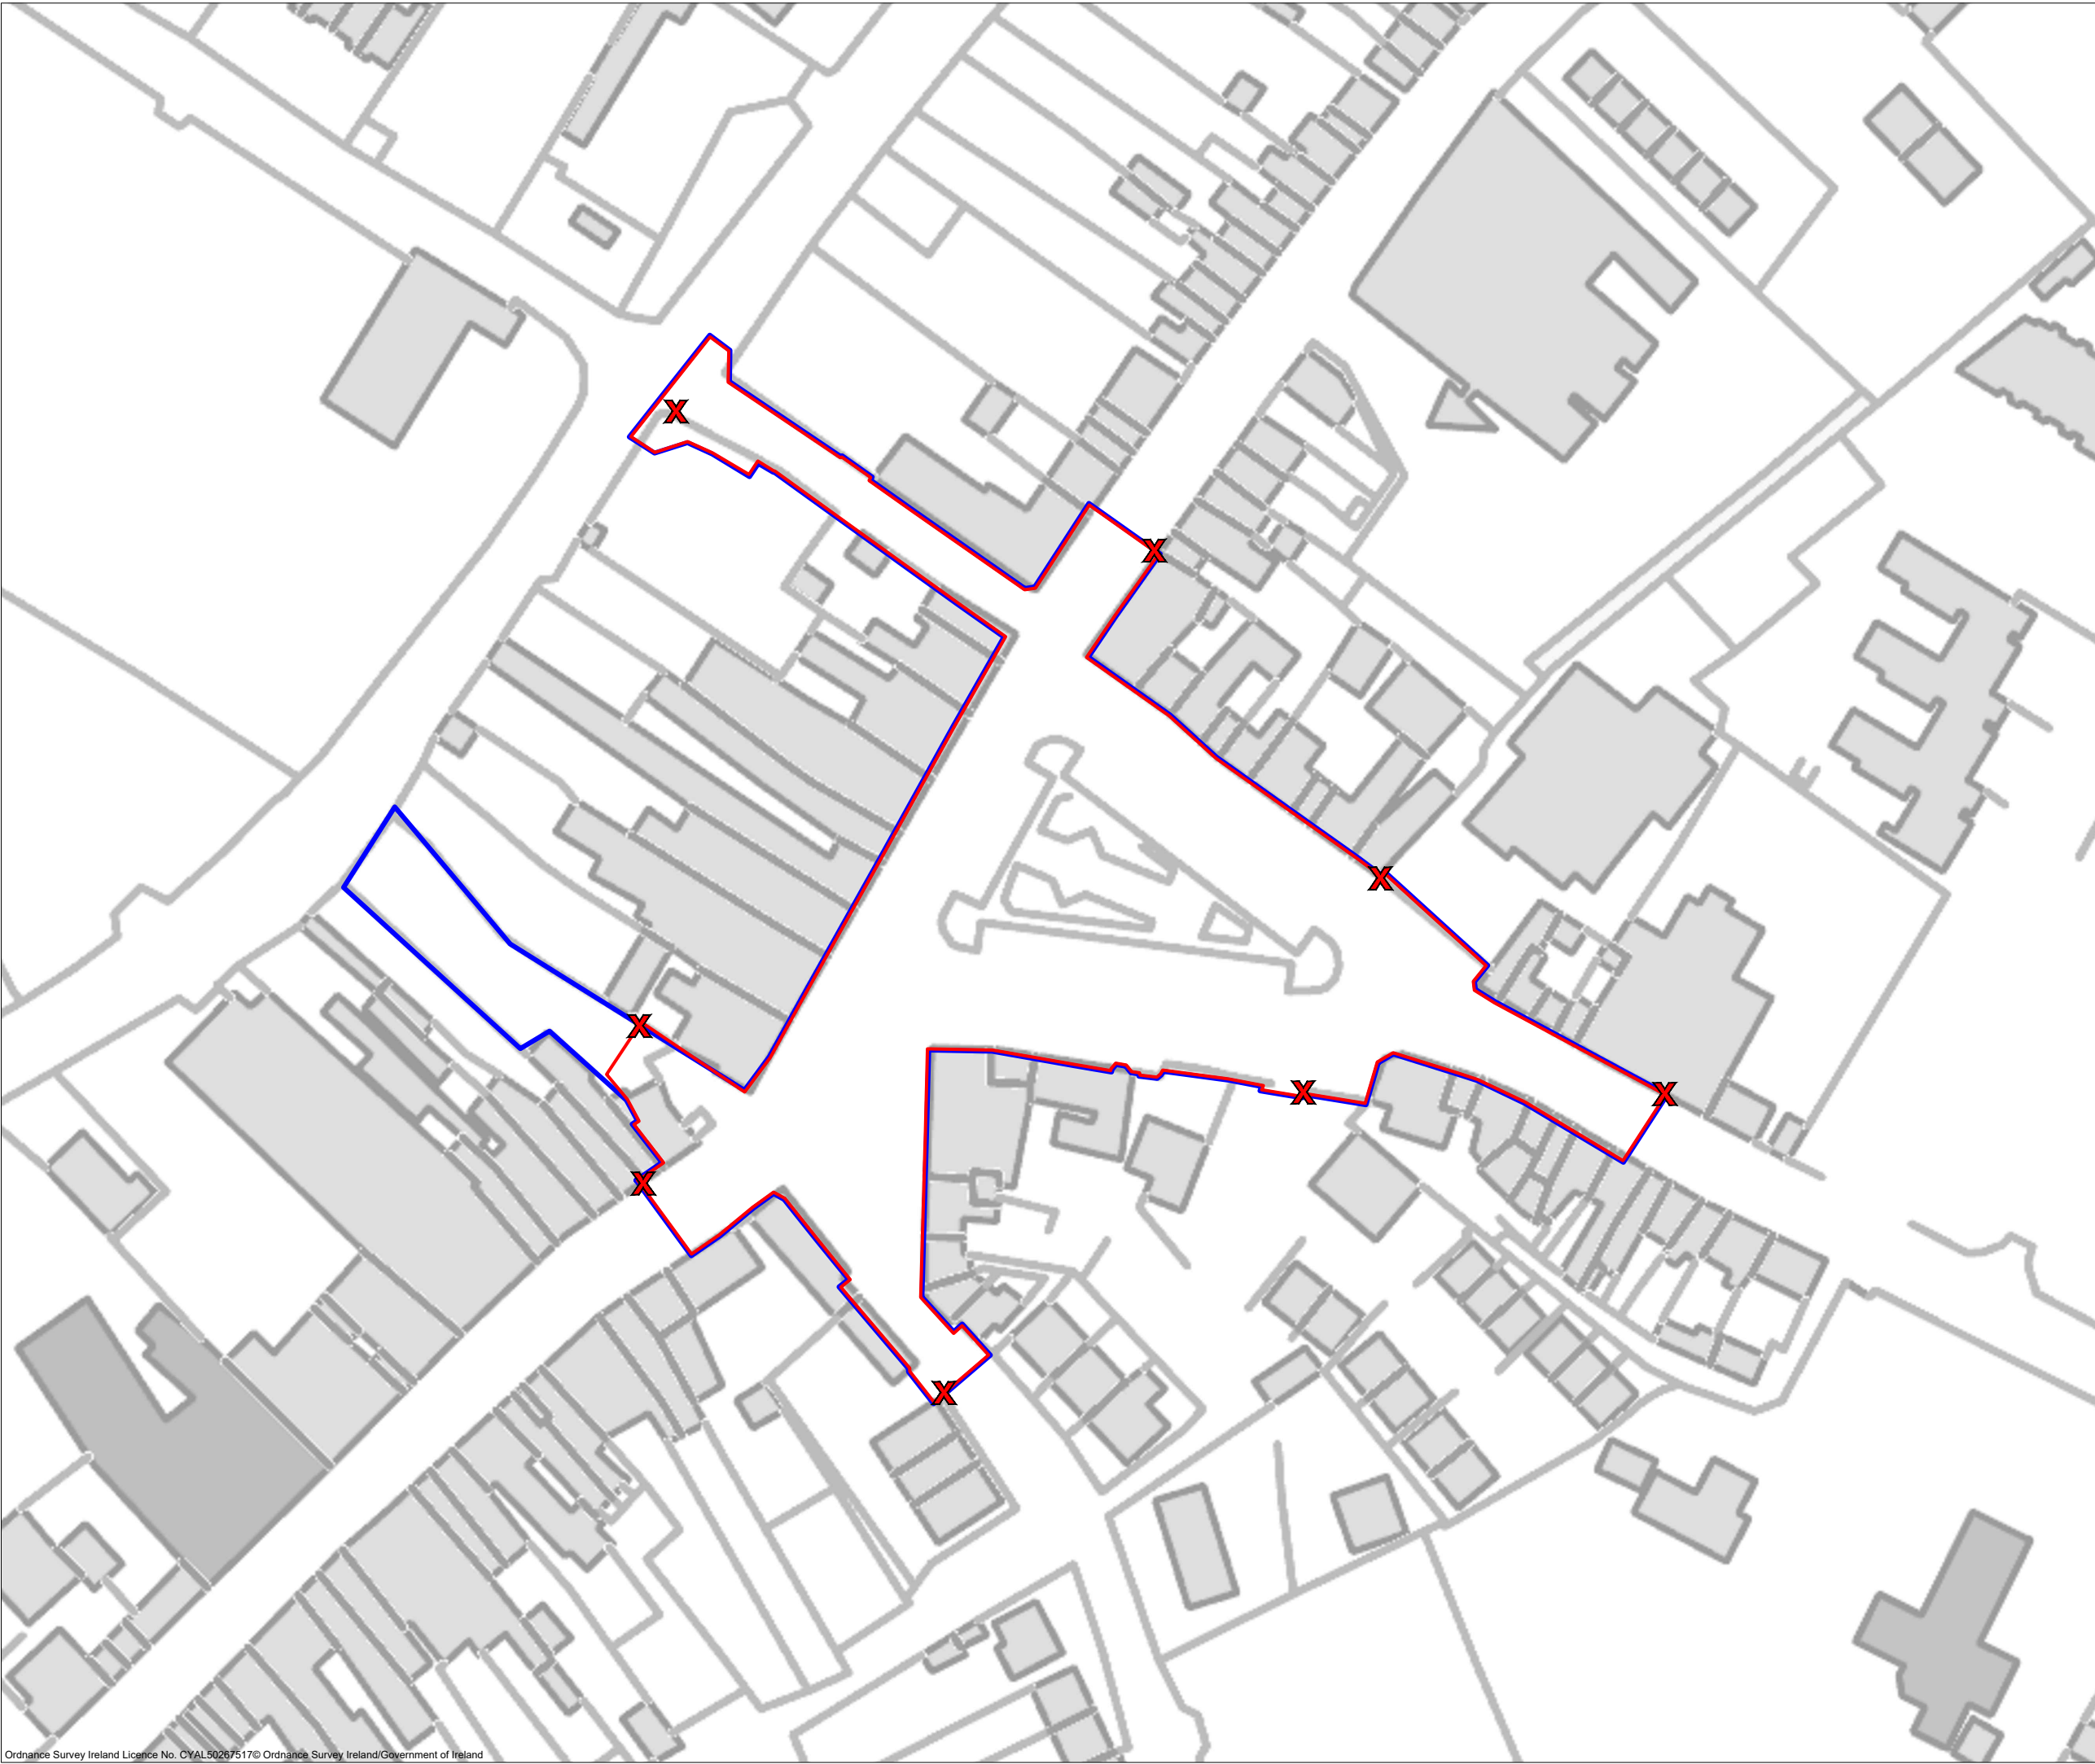

Drawing Legend

 Planning Application Boundary

PROJECT TITLE: **Tubbercurry Public Realm – LUC – Tender**

DRAWING TITLE: **Site Location Map**

PROJECT No.: 210420	DRAWING No.: 210420 - 01	SCALE: 1:1,000 @ A3
DRAWN BY: JOB	CHECKED BY: AB	DATE: 08.01.2024
		REVISION: D03

OS SHEET No.: 1526

Email: info@www.mkoireland.ie / Website: www.mkoireland.ie

Drawing Legend

- Planning Application Boundary
- Landowners Boundary (Sligo CoCo)
- X Site Notice

PROJECT TITLE: **Tubbercurry Public Realm – LUC – Tender**

DRAWING TITLE: **Landownership Map**

PROJECT No.: 210420	DRAWING No.: 210420 - 02	SCALE: 1:1,000 @ A3	
DRAWN BY: JOB	CHECKED BY: AB	DATE: 08.01.2024	REVISION:. D03

OS SHEET No.: 1526

Email: info@www.mkoireland.ie / Website: www.mkoireland.ie